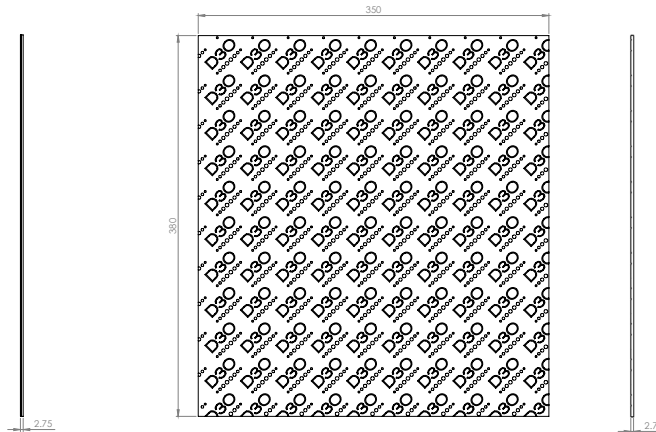

For more information on the D3O® Strobel Board, please contact your D3O Business Development Manager

TRUSTED IMPACT PROTECTION™

D3O® STOBEL BOARD

DECELL STROBEL BLACK FABRIC BACKED SHEET - 380X350mm

DECELL STROBEL WHITE FABRIC BACKED SHEET - 380X350mm